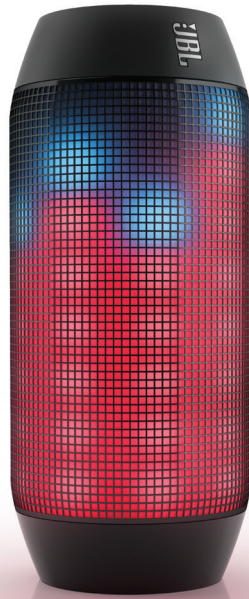

# Pulse

Wireless Portable Speaker with LED Light Show

## The party starts now – wherever you want to take it

Why live one-dimensionally when you can experience so much more? Imagine bringing your music to life – enhancing your sound experience with glowing, multi-colored visuals – wirelessly! Meet the multi-dimensional JBL Pulse – capable of transforming wherever you are into a party – featuring high-fidelity, room-filling JBL sound pulsed to a series of pre-programmed light themes plus wireless Bluetooth® for ease of connection to a wide range of smart devices. Control color, brightness, or download more light themes with your JBL app to keep the party jumping. JBL Pulse will change the way you enjoy the soundtrack of your life. Let JBL Pulse light your way.

## Features

- ▶ JBL sound with 2 high-performance drivers and a built-in bass port
- ▶ Built-in LED light show that pulses to your music
- ▶ Wireless Bluetooth® stereo streaming with NFC
- ▶ Rechargeable Li-ion battery for 5 hours of wireless fun

### Unrivaled JBL sound with 2 high-performance drivers and a built-in bass port for clear, room-filling sound

The name 'JBL' carries with it a reputation for quality sound with lifelike clarity and detail. Two 40mm drivers and a custom-tuned bass port provide room-filling sound with the high-fidelity sound reproduction you'd expect from a JBL product.