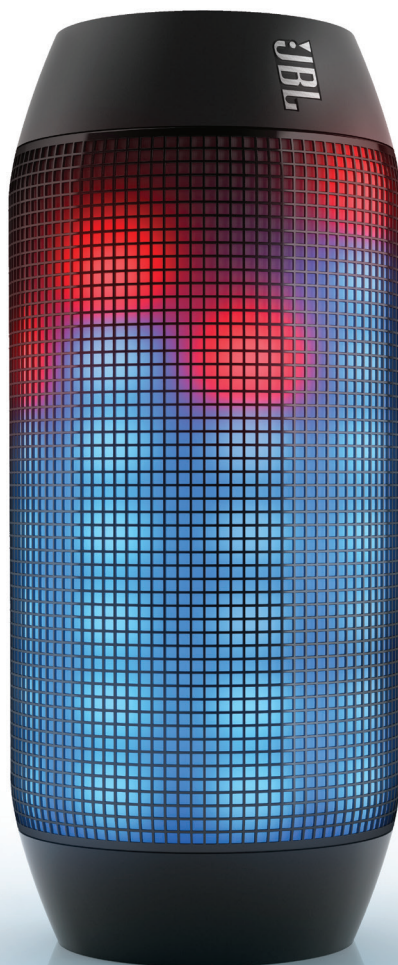

# Pulse

Wireless Portable Speaker with LED Light Show

## The party starts now – wherever you want to take it

Why live one-dimensionally when you can experience so much more? Imagine bringing your music to life – enhancing your sound experience with glowing, multi-colored visuals – wirelessly! Meet the multi-dimensional JBL Pulse – capable of transforming wherever you are into a party – featuring high-fidelity, room-filling JBL sound pulsed to a series of pre-programmed light themes plus wireless Bluetooth® for ease of connection to a wide range of smart devices. Control color, brightness, or download more light themes with your JBL app to keep the party jumping. JBL Pulse will change the way you enjoy the soundtrack of your life. Let JBL Pulse light your way.

## Features

- ▶ JBL sound with 2 high-performance drivers and a built-in bass port
- ▶ Built-in LED light show that pulses to your music
- ▶ Wireless Bluetooth® stereo streaming with NFC
- ▶ Rechargeable Li-ion battery for 5 hours of wireless fun

### Unrivaled JBL sound with 2 high-performance drivers and a built-in bass port for clear, room-filling sound

The name 'JBL' carries with it a reputation for quality sound with lifelike clarity and detail. Two 40mm drivers and a custom-tuned bass port provide room-filling sound with the high-fidelity sound reproduction you'd expect from a JBL product.